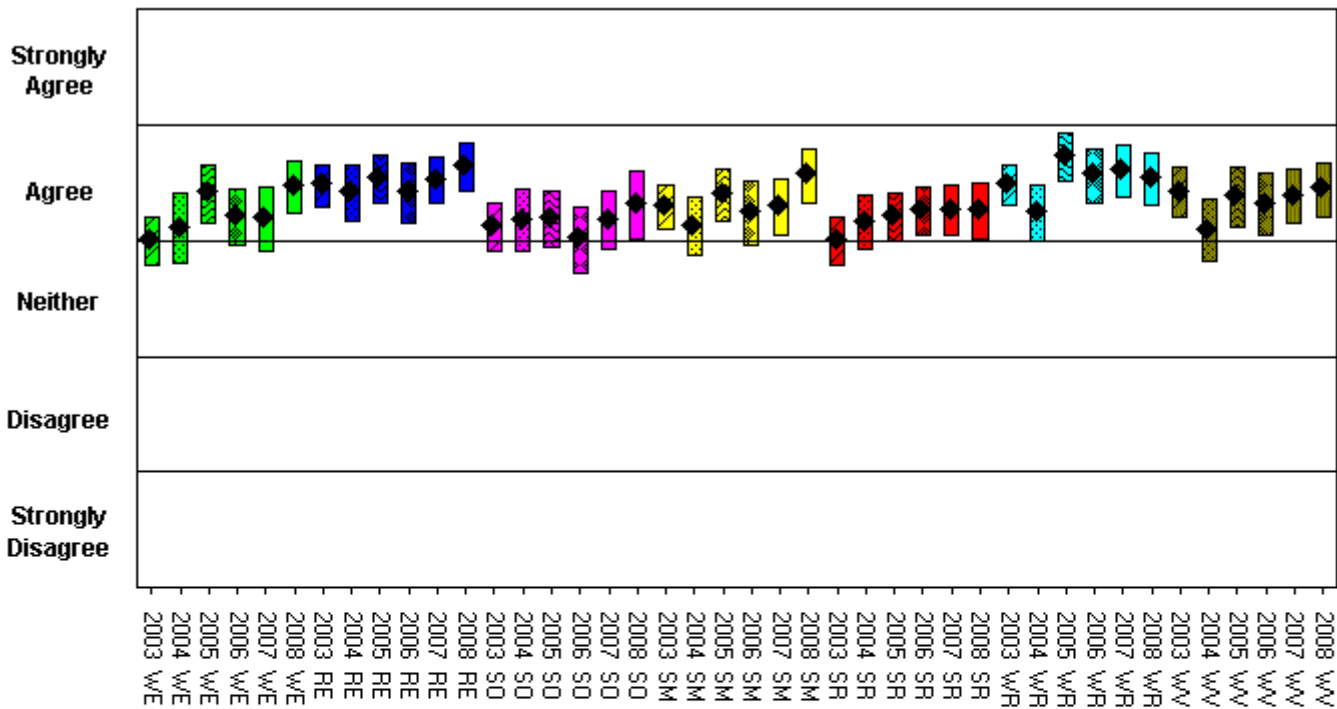

School Surveys - Staff Opinion Overview for Workplace Dimensions for 2003-2008 for All Staff

Aspley State High School (2076)

**Aspley State High School
School Surveys - Staff Opinion Overview
for Workplace Dimensions for All Staff for 2003-2008**