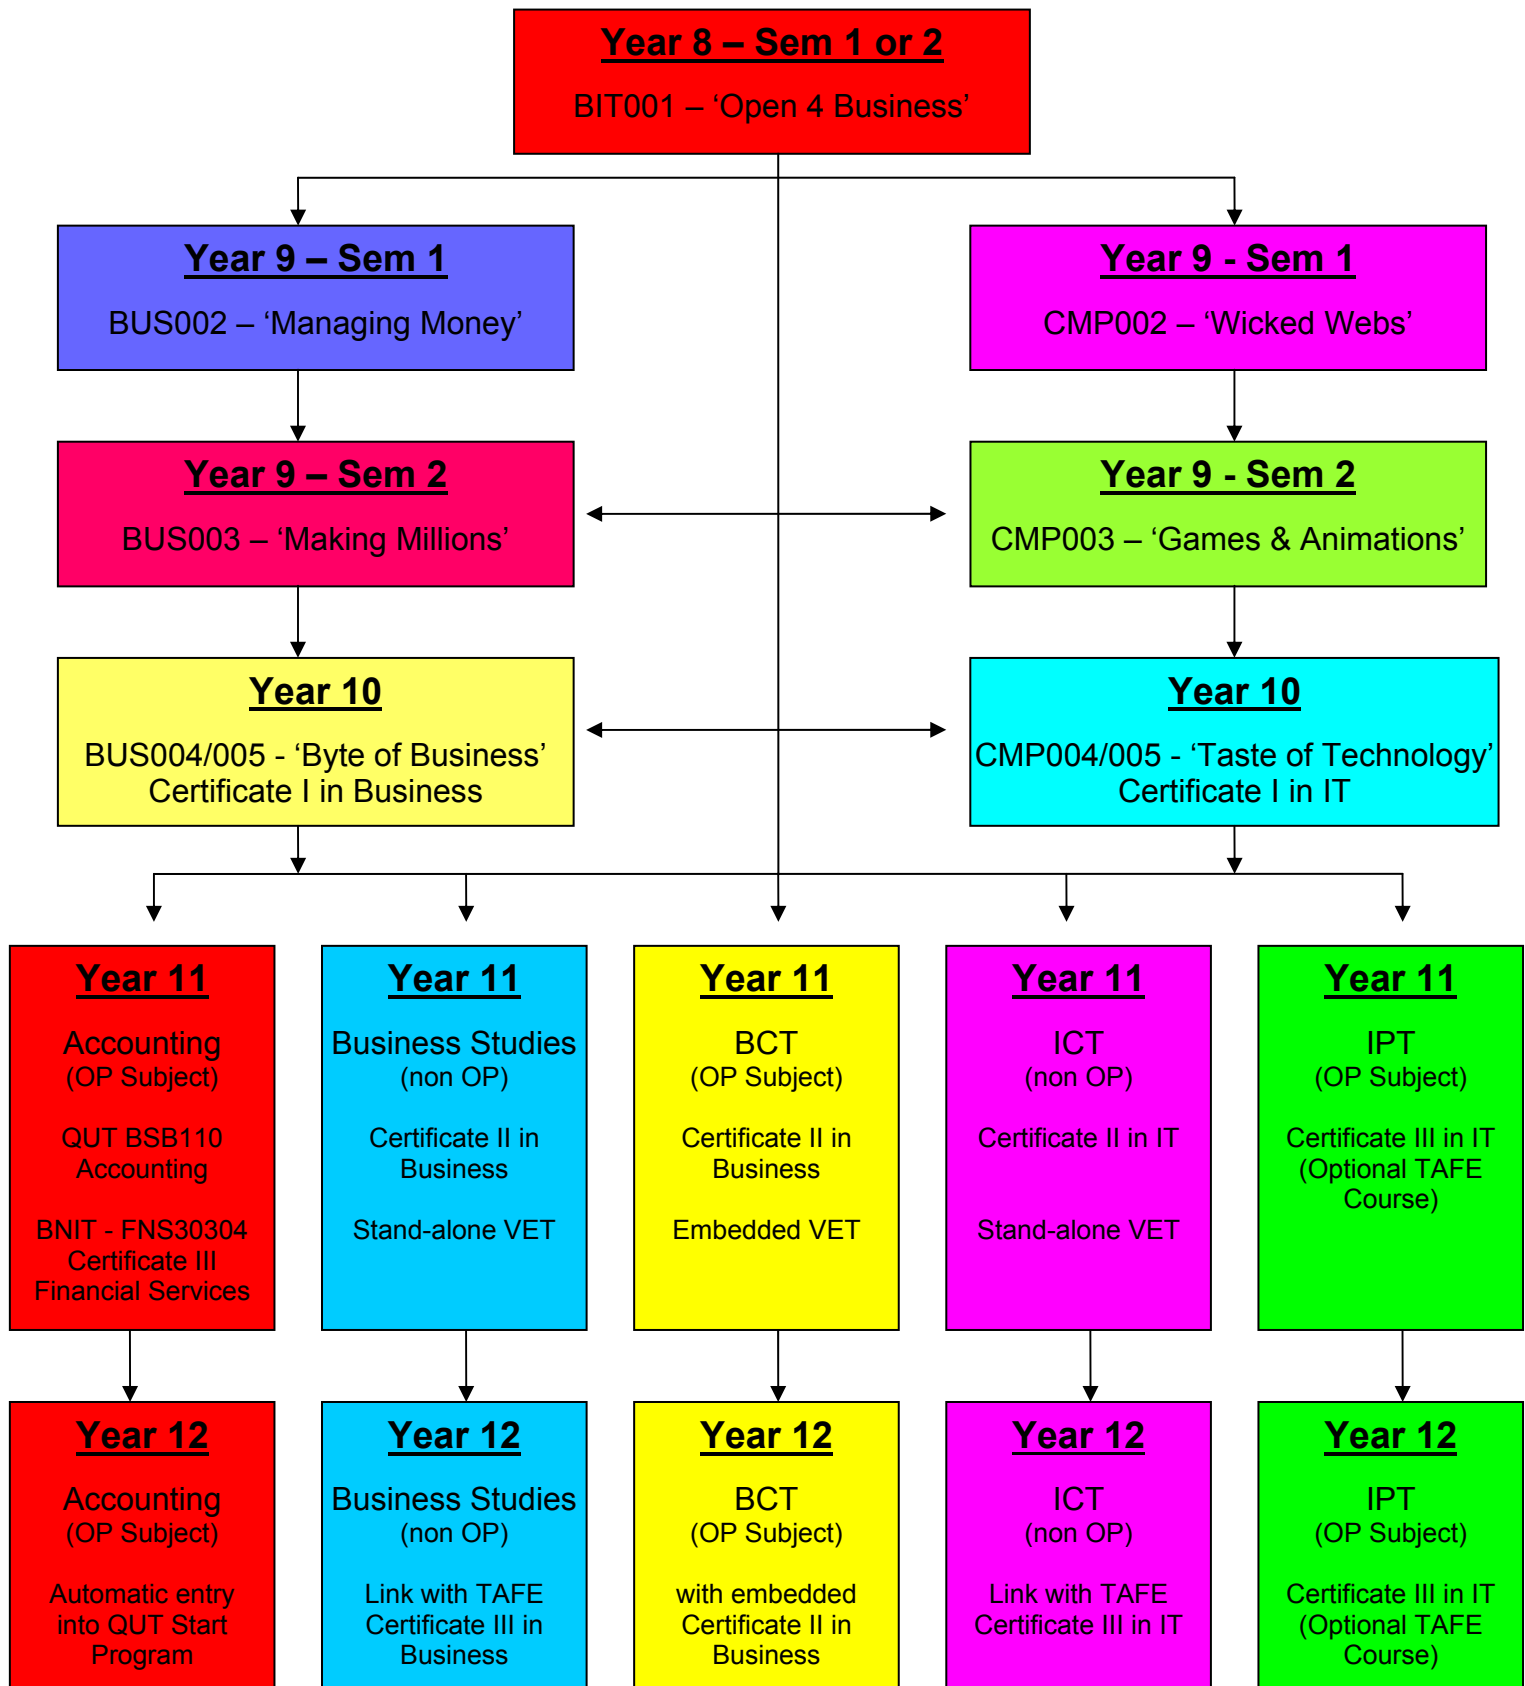

Aspley State High School
Business & Information Technology Faculty
Student Pathways

* See separate subject flyers for more detail, or email business.it@aspleyshs.eq.edu.au